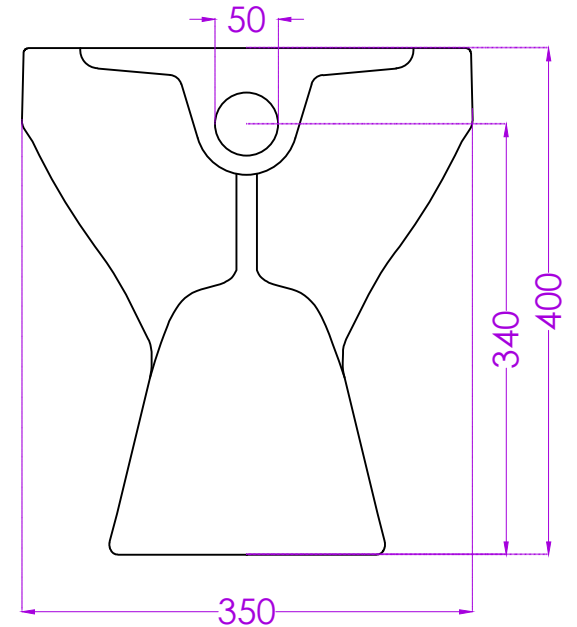

RUBY P0448PW0101 CONCEALED S TRAP EWC

JOHNSON

PLAN

SIDE

BACK