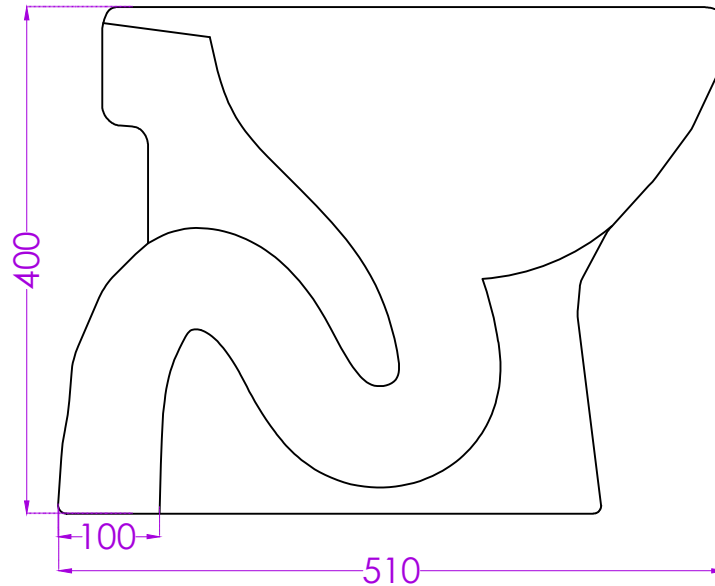

RUBY P0448PW0101 CONCEALED S TRAP EWC

JOHNSON

PLAN

SIDE

BACK