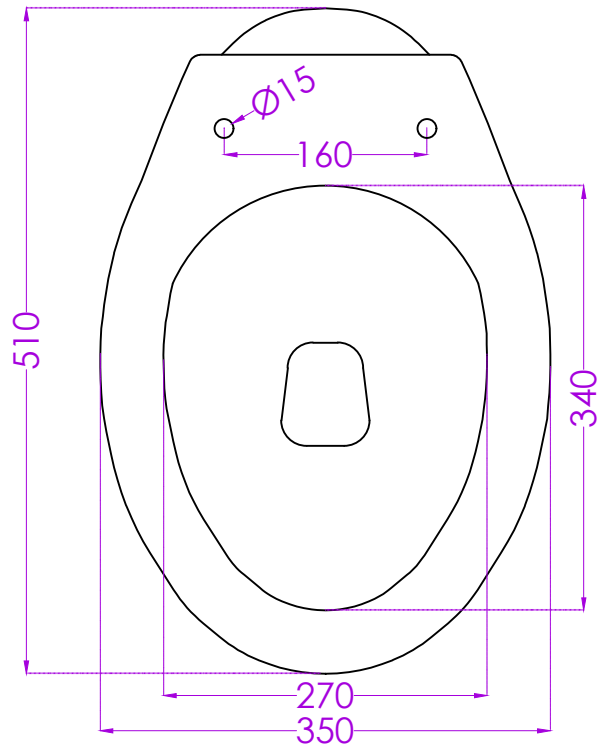

RUBY P0448PW0101 CONCEALED S TRAP EWC

JOHNSON

PLAN

SIDE

BACK